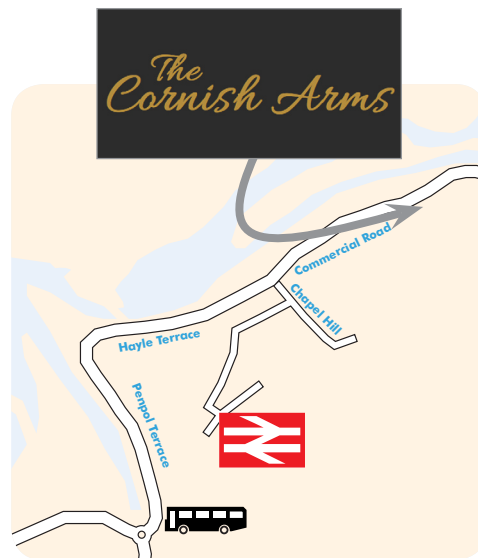

HAYLE HUB

TRANSITION
Penwith

Gathering Social & Planning

Want to get things going in Hayle and the wider area (including Angarrack, Canonstown, Connor Downs, Fraddam, Gwinear, Gwithian, Joppa, Leedstown, Lelant Downs, Phillack, Reawla, St Erth and Townshend)? Join in with your ideas on local food, local planning, local music and more. Come along to...

The Cornish Arms
86 Commercial Road
Hayle TR27 4DX

Wednesday April 27th 7:00pm

TRANSITION *Penwith*

Local Hubs:

What's the idea?

Transition Penwith is a network organisation which has the aim of helping Penwith make the transition to a more localised, resilient and thriving economy. We want to encourage local hubs of activity – bringing together like-minded people to work together on local community projects.