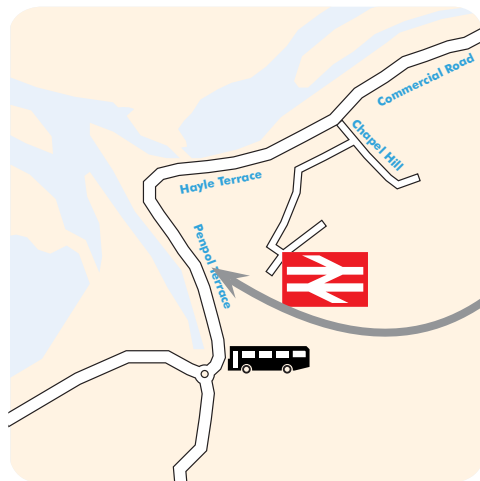

Joppa
Leedstown
Lelant Downs
Phillack
Reawla
St Erth
Townshend

Harry's Cali-Style
25 Penpol Terrace
Hayle TR27 4BQ

Wednesday February 24th 7:00pm

TRANSITION Penwith

Local Hubs:

What's the idea?

Transition Penwith is a network organisation which has the aim of helping Penwith make the transition to a more localised, resilient and thriving economy. We want to encourage local hubs of activity – bringing together like-minded people who might not otherwise know of each other's existence.